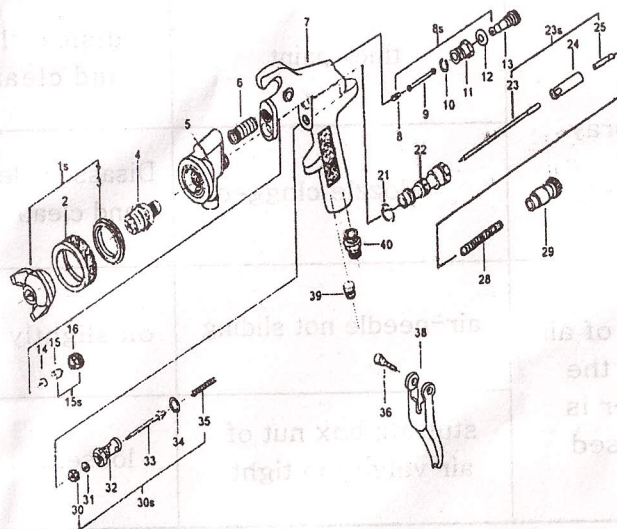

Disassembly Figure

# SPRAY GUN MODEL: AES-102