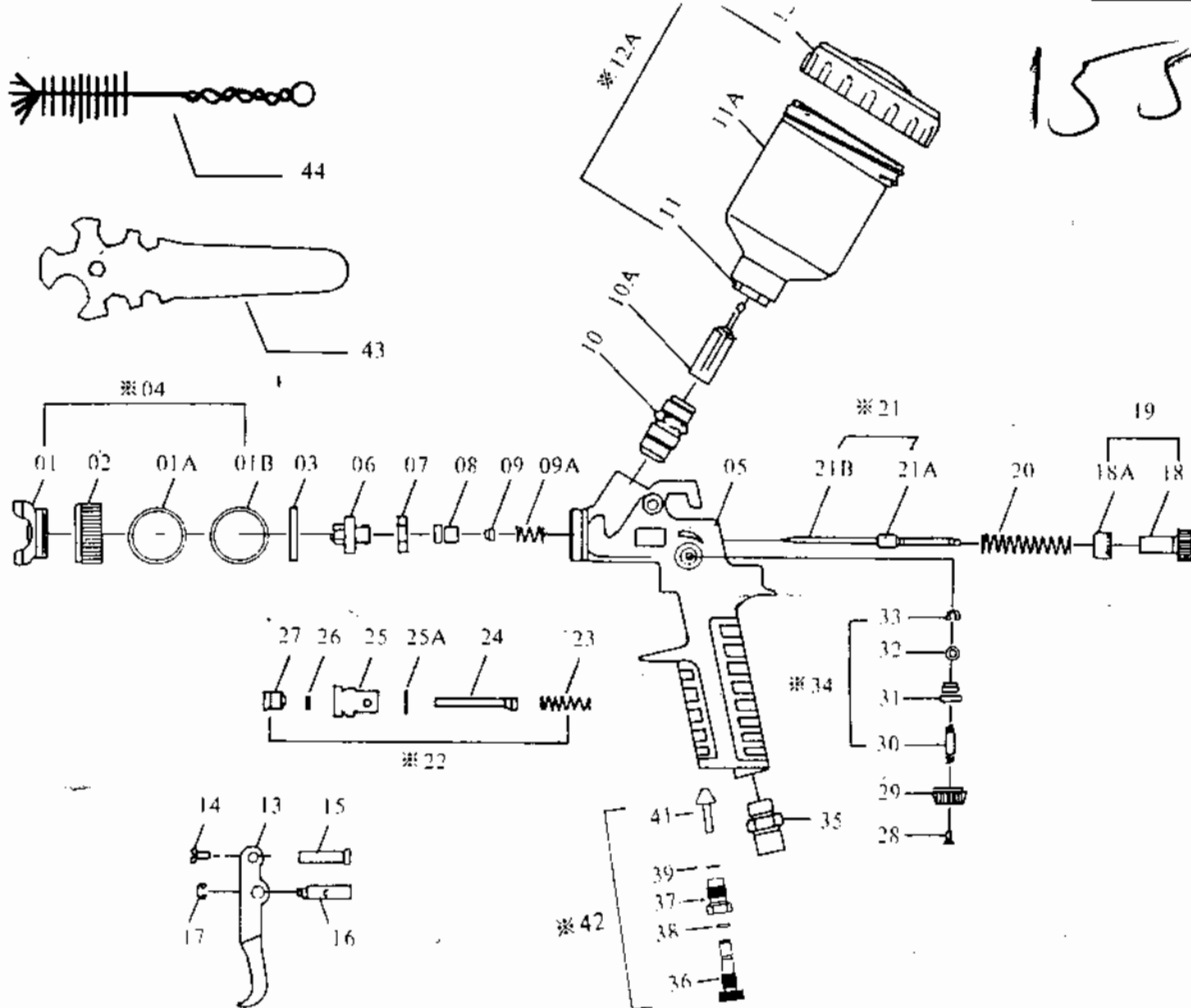

155

Item No.	Description
01	Air Nozzle
01A	Brass Washer
01B	Washer
02	Brass Cap
03	O-Ring
*04	Air Nozzle Cap. Set
05	Gun Body
06	Fluid Nozzle
07	Gasket
08	Packing Screw
09	Teflon Seal
09A	Spring
10	Connector
10A	Material Sleeve
11	Connector
11A	Plastic Cup
12	Cover Of 0.25 l Plastic Cup
*12A	Plastic Cup And Cover Set
13	Trigger
14	Trigger Screw
15	Trigger Screw
16	Trigger Pin
17	E-Ring
18	Fluid Control Knob
18A	Lock Nut For Fluid Control Knob
20	Spring For Paint Needle
*21	Needle Valve Ass'y
21A	Paint Needle
21B	Paint Needle
*22	Air Valve Ass'y
23	Spring
24	Valve
25	Bushing
25A	P.C. Seal
26	Foamed Rubber

Item No.	Description
27	Screw
28	Screw
29	Control Knob
30	Spray Regulating Screw
31	Spray Regulating Nut
32	Washer
33	E-Ring
*34	Fan control - for round and flat spray
35	Air Connection Piece 1/4" Bsp
36	Control Knob
37	Control Nut
38	O-Ring
39	Washer
41	Control Stem
*42	Air Adjusting Valve Ass'y
43	Spanner
44	Brush

H828W-C

H828W-R Repair Kit For Spray Gun
Parts No:03 09 09A 17 20 23 25A 26 32 33 38 39 40

H828W-K Nozzle Set (0.5mm 0.8mm 1.0mm)

Have To Order Complete Set If Special Mark "*" !