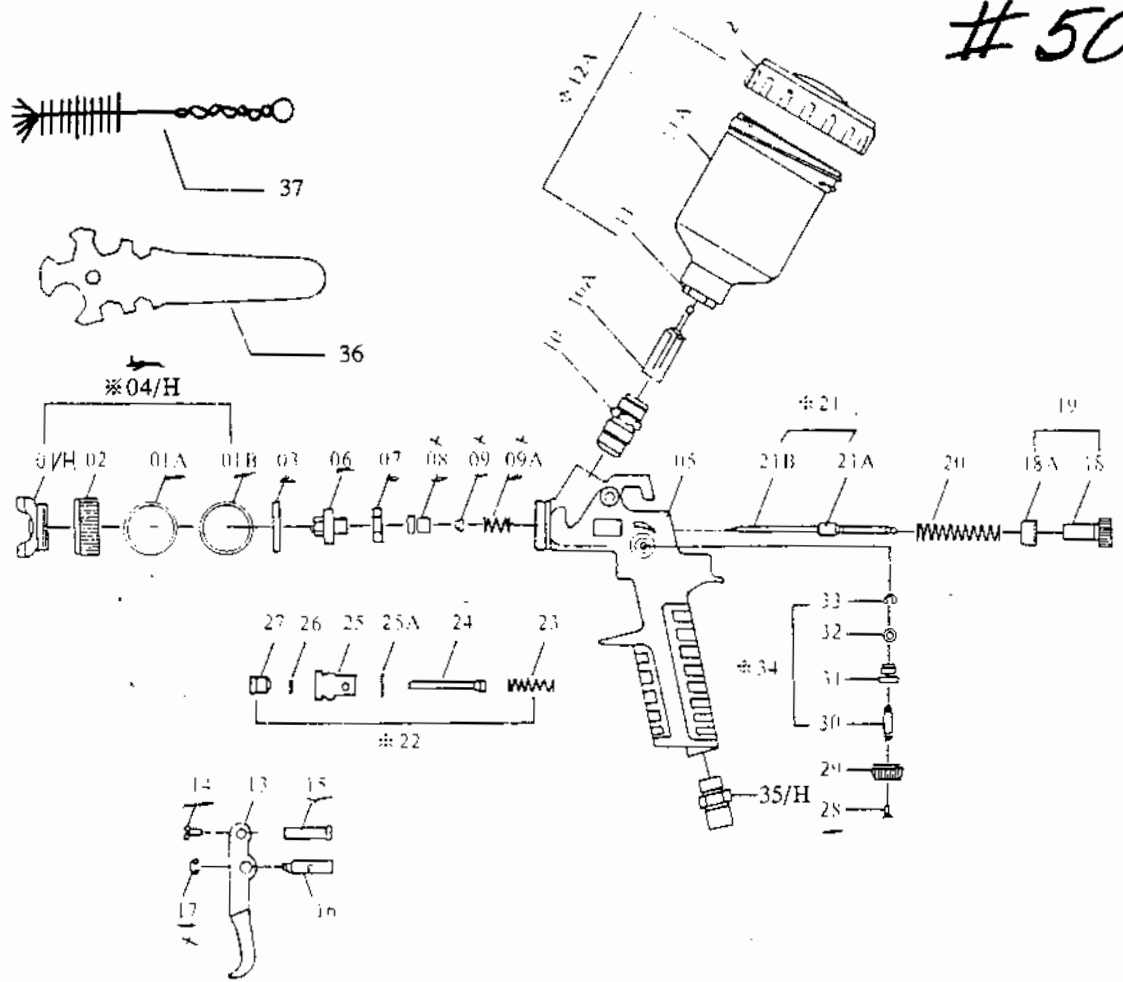

#504

Item No.	Description
01/H	Air Nozzle Cap. H.V.L.P.
01A	Brass Washer
01B	Washer
02	Brass Ring
03	O-Ring
*04/H	Air Nozzle Cap. Set H.V.L.P.
05	Gun Body
06	Fluid Nozzle
07	Gaske
08	Packing Screw
09	Teflon Seal
09A	Spring
10	Connector
10A	Material Sleeve
11	Plastic Cup
11A	Connector
12	Cover Of 0.25 l Plastic Cup
*12A	Plastic Cup And Cover Set
13	Trigger
14	Trigger Screw
15	Trigger Screw
16	Trigger Pin
17	E-Ring
18	Fluid Control Knob
18A	Lock Nut For Fluid Control Knob
20	Spring For Paint Needle
*21	Needle Valve Ass'y
21A	Paint Needle
21B	Paint Needle
*22	Air Valve Ass'y
23	Spring
24	Valve
25	Bvoly
25A	P.C. Seal
26	Foamed Rubber

Item No.	Description
27	Screw
28	Screw
29	Control Knob
30	Spray Regulating Screw
31	Spray Regulating Nut
32	Washer
33	E-Ring
*34	Fan control - for round and flat spray
35/H	Air Connection Piece 1/4" PS H.V.L.P.
36	Spanner
37	Brush

H828W-C

H828W/H-R Repair Kit For Spray Gun  
Parts No:03 09 09A 17 20 23 25A 26 32 33

H828W/H-K Nozzle Set (0.5mm 0.8mm 1.0mm 1.1mm)

Have To Order Complete Set If Special Mark "\*" !