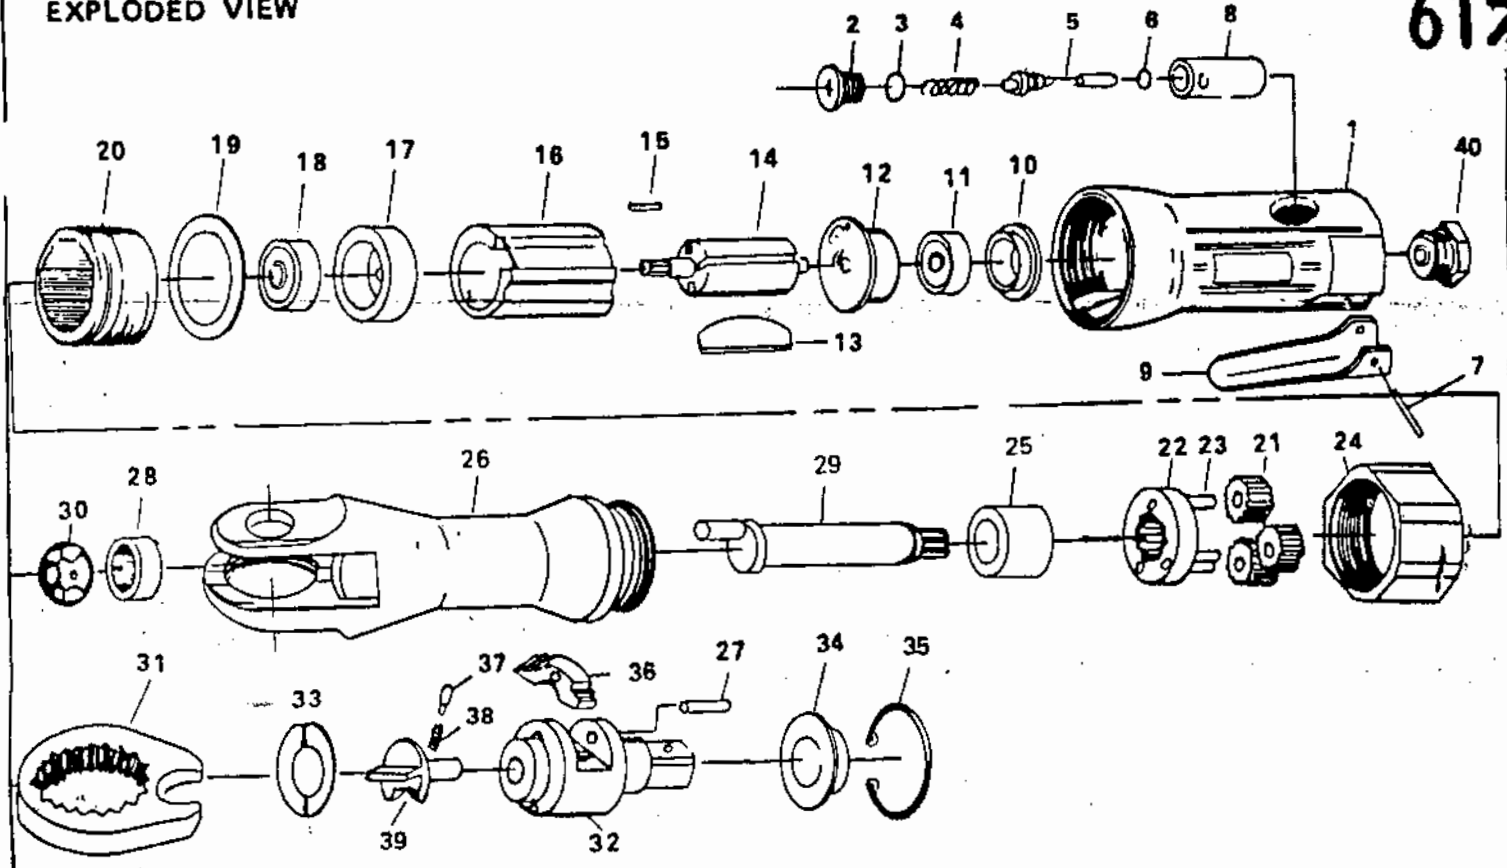

EXPLODED VIEW

RTS LOST

PART NO.	DESCRIPTION	QTY
1	HOUSING	1
2	VALUE PLUG	1
3	O-RING	1
4	SPRING	1
5	THROTTLE VALVE	1
6	O-RING	1
7	ROLL PIN	1
8	VALVE BUSHING	1
9	THROTTLE LEVER	1
10	END PLATE CAP	1
11	BALL BEARING	1
12	REAR END PLATE	1
13	VANES	4
14	ROTOR	1
15	PIN	1
16	CYLINDER	1
17	FRONT END PLATE	1
18	BEARING	1
19	WASHER	1
20	THREAD RING GEAR	1

PART NO.	DESCRIPTION	QTY
21	IDLER GEAR	3
22	IDLER GEAR PLATE	1
23	IDLER GEAR PIN	3
24	CLAMP NUT	1
25	SPACER	1
26	RATCHET HOUSING	1
27	PIN	1
28	NEEDLE BEARING	1
29	CRANK SHAFT	1
30	DRIVE BUSHING	1
31	YOKE	1
32	RATCH ANVIL	1
33	WASHER	1
34	THRUST WASHER	1
35	RETAINER RING	1
36	RATCHET PAWL	1
37	LOCK PIN	1
38	SPRING	1
39	REVERSE BUTTON	1
40	AIR INLET	1