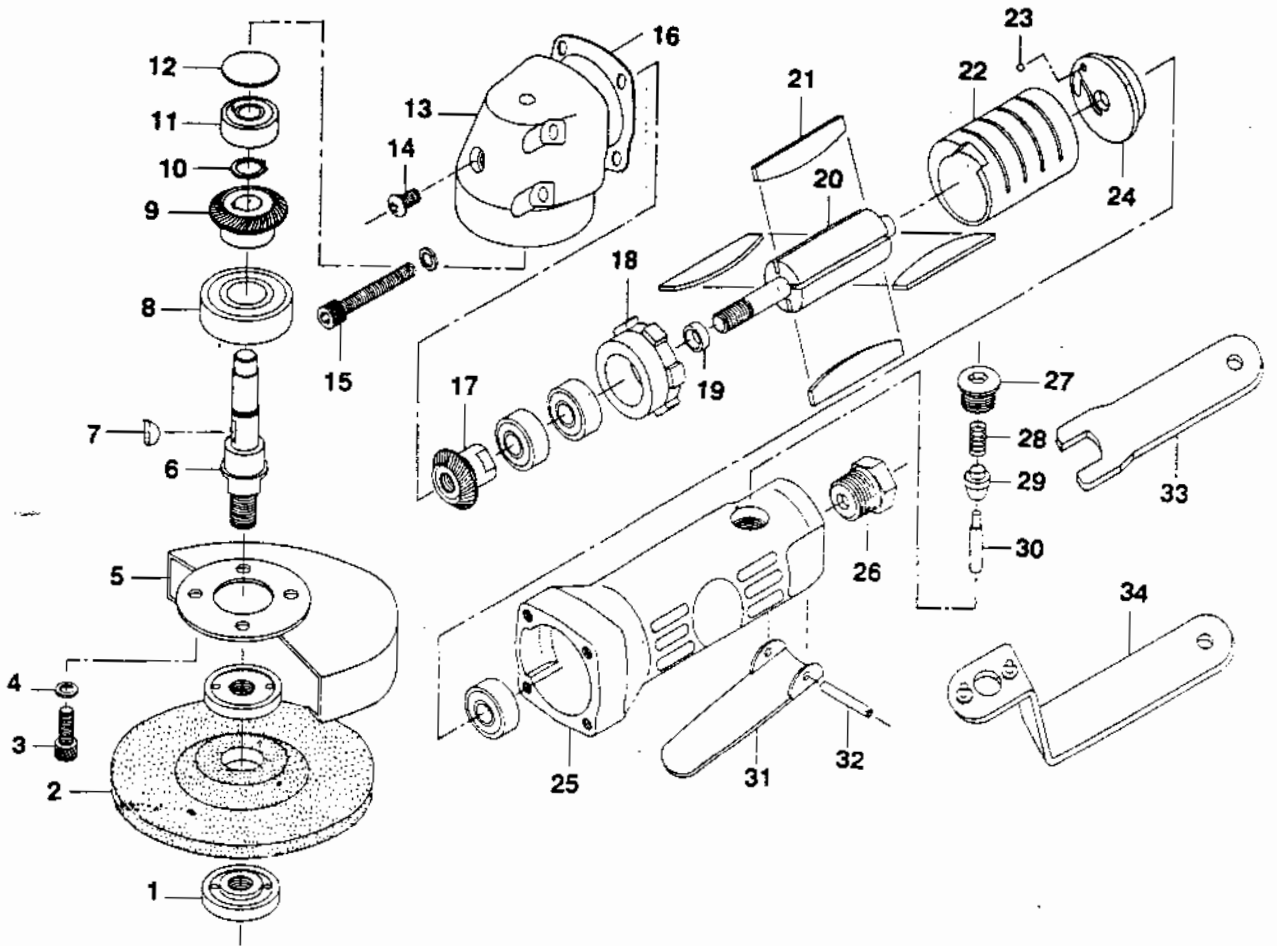

# 4" ANGLE GRINDER

#656

PARTS NO.	DESCRIPTION	Q'TY	PARTS NO.	DESCRIPTION	Q'TY
DL704-01	DISC NUT	2	DL704-18	FRONT PLATE	1
DL704-02	DISC WHEEL	1	DL704-19	BEARING SPACER	1
DL704-03	SCREW	4	DL704-20	ROTOR	1
DL704-04	SPRING WASHER	8	DL704-21	ROTOR BLADE	4
DL704-05	DISC COVER	1	DL704-22	CYLINDER	1
DL704-06	GEAR SHAFT	1	DL704-23	STEEL BALL	1
DL704-07	KEY	1	DL704-24	REAR PLATE	1
DL704-08	BALL BEARING	1	DL704-25	HOUSING	1
DL704-09	BEVEL GEAR	1	DL704-26	AIR INLET	1
DL704-10	RETAINING RING	1	DL704-27	SCREW	1
DL704-11	BALL BEARING	4	DL704-28	SPRING	1
DL704-12	SPACER	1	DL704-29	VALVE STEM BUSHING	1
DL704-13	ANGLE HOUSING	1	DL704-30	VALVE STEM	1
DL704-14	SCREW	1	DL704-31	LEVER	1
DL704-15	SCREW	4	DL704-32	SPRING PIN	1
DL704-16	PACKING	1	DL704-33	STOP SPANNER	1
DL704-17	PINION GEAR	1	DL704-34	DISC SPANNER	1