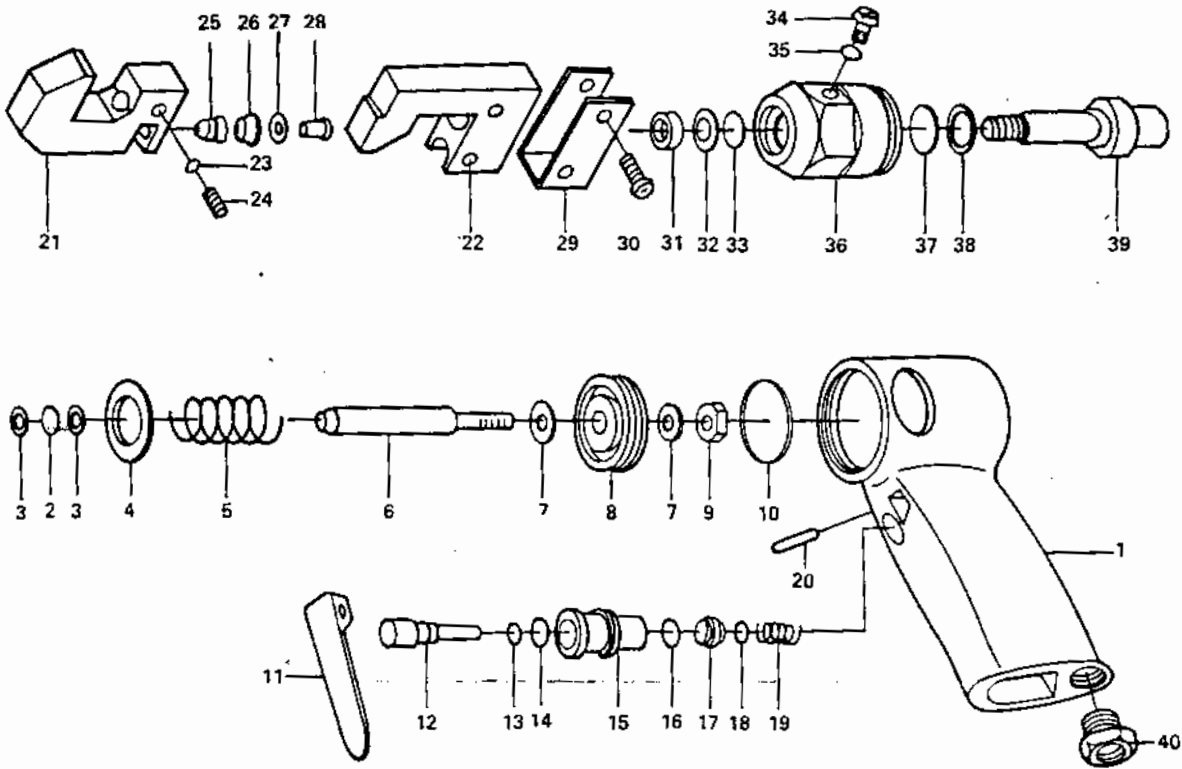

# PUNCH/FLANGE TOOL

STOCK NO.  
662

## EXPLODED VIEW

Index No.	Parts No.	Description	Qty. Per
1	0706A01	Body	1
2	0706A02	"O" Ring	1
3	0706A03	Back up Ring	2
4	0706A04	Spacer	1
5	0706A05	Spring	1
6	0706A06	Piston Rod	1
7	0706A07	Washer	2
8	0706A08	Piston	1
9	0706A09	Nut	1
10	0706A10	"O" Ring	1
11	0706A11	Throttle Lever	1
12	0706A12	Pin Valve	1
13	0706A13	"O" Ring	1
14	0706A14	"O" Ring	1
15	0706A15	Throttle Bushing	1
16	0706A16	"O" Ring	1
17	0706A17	Throttle Valve	1
18	0706A18	"O" Ring	1
19	0706A19	Spring	1
20	0706A20	Lever Pin	1

Index No.	Parts No.	Description	Qty. Per
21	0706A21	Clamp A	1
22	0706A22	Clamp B	1
23	0706A23	Seal	1
24	0706A24	Set Screw	1
25	0706A25	Punch Die IE	1
26	0706A26	Guide Bushing	1
27	0706A27	Washer	11
28	0706A28	Punch	1
29	0706A29	Guard	1
30	0706A30	Screw	2
31	0706A31	Oil Seal	1
32	0706A32	Back up Ring	1
33	0706A33	"O" Ring	1
34	0706A34	Oil Plug	1
35	0706A35	"O" Ring	1
36	0706A36	Lock Nut	1
37	0706A37	"O" Ring	1
38	0706A38	Back up Ring	1
39	0706A39	Piston	1
40	0706A40	Inlet Bushing	1