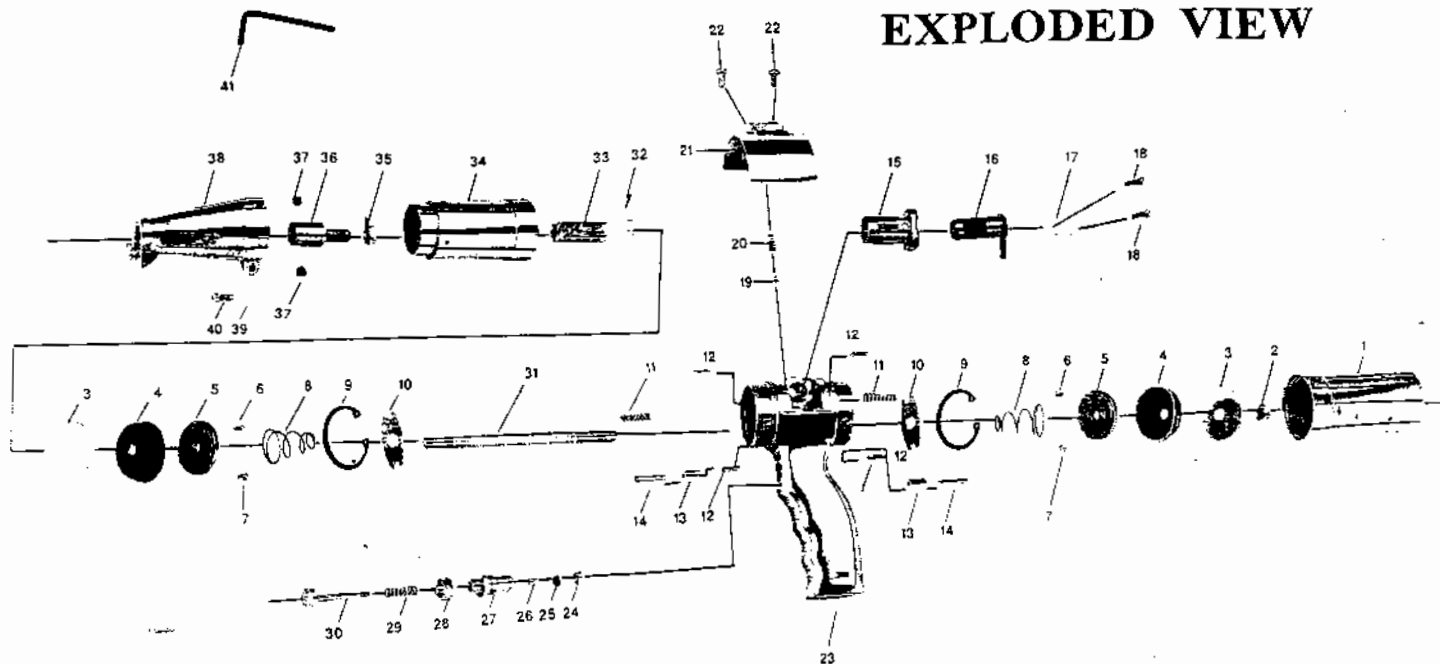

## EXPLODED VIEW

■ COMPLETED WITH 4PCS ALLOY STEEL SAW BLADE

**SPECIFICATIONS:**  
 STROKES PER MIN ..... 2200  
 LENGTH OF STROKE ..... 1/4" TO 1-1/4"  
 OPERATING PSI ..... 90-110  
 AVG. AIR CONS ..... 5CFM  
 AIR HOSE SIZE ..... 3/8"  
 AIR INLET ..... 1/4"

### PARTS LIST

Index No.	Parts Name	Q'ty	Index No.	Parts Name	Q'ty
1	Rear Barrel	1	22	Screw	2
2	Nut	1	23	Handle	1
3	Washer	2	24	O Ring (P8)	1
4	Leather Cup	2	25	Valve Ring	1
5	Plate	2	26	Valve	1
6	Rivet	2	27	Valve Bushing	1
7	Rivet	2	28	Nut (Round)	1
8	Shifting Spring	2	29	Lock Spring	1
9	Retaining Ring	2	30	Air Trigger	1
10	Direction Plate	2	31	Axis	1
11	Lock Spring	2	32	Pin	1
12	Pin	4	33	Drive Shaft	1
13	Pin Box	2	34	Front Barrel	1
14	Push Rod	2	35	Nut (Hex.)	1
15	Valve Bush	1	36	Tool Chuck	1
16	Direction Valve	1	37	Sock. Cap Screw	2
17	Dead Plate	1	38	Chuck Guard	1
18	Screw	2	39	Spring Washer	1
19	Ball Valve	1	40	Screw	1
20	Lock Spring	1	41	4m/m Hex. Wrench	1
21	Upper Cover	1			